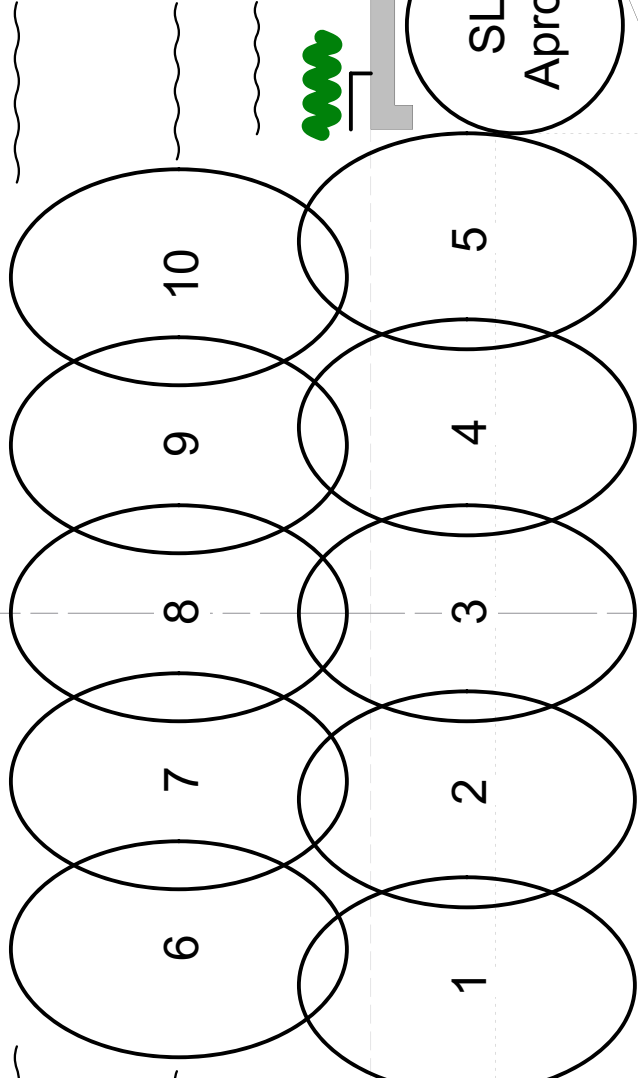

8x8 Storage

8x8 Storage

8x8 Storage

8x8 Storage

8x8 Storage

SL Apron

SR Apron

To Dressing Rooms A & B

Green Room

To Dressing Room C

- 40
- 39
- 38
- 37A
- 37
- 36
- 35
- 34
- 32 4TH ELEC.
- 30
- 29
- 28 LEGS
- 27 BORDER
- 26
- 25
- 24
- 23 3RD ELEC.
- 22
- 21 16x9 RP SCREEN
- 20 TRAVELER
- 19
- 18 LEGS
- 17 BORDER
- 16
- 15A
- 15
- 14
- 13 2ND ELEC.
- 12
- 11 LEGS
- 10 BORDER
- 9
- 8 28x16 RP SCREEN
- 7
- 6 LEGS
- 5 1A ELEC.
- 4 1ST ELEC.
- 3 MAIN
- 2 VALANCE
- 1 FTRE CURT.